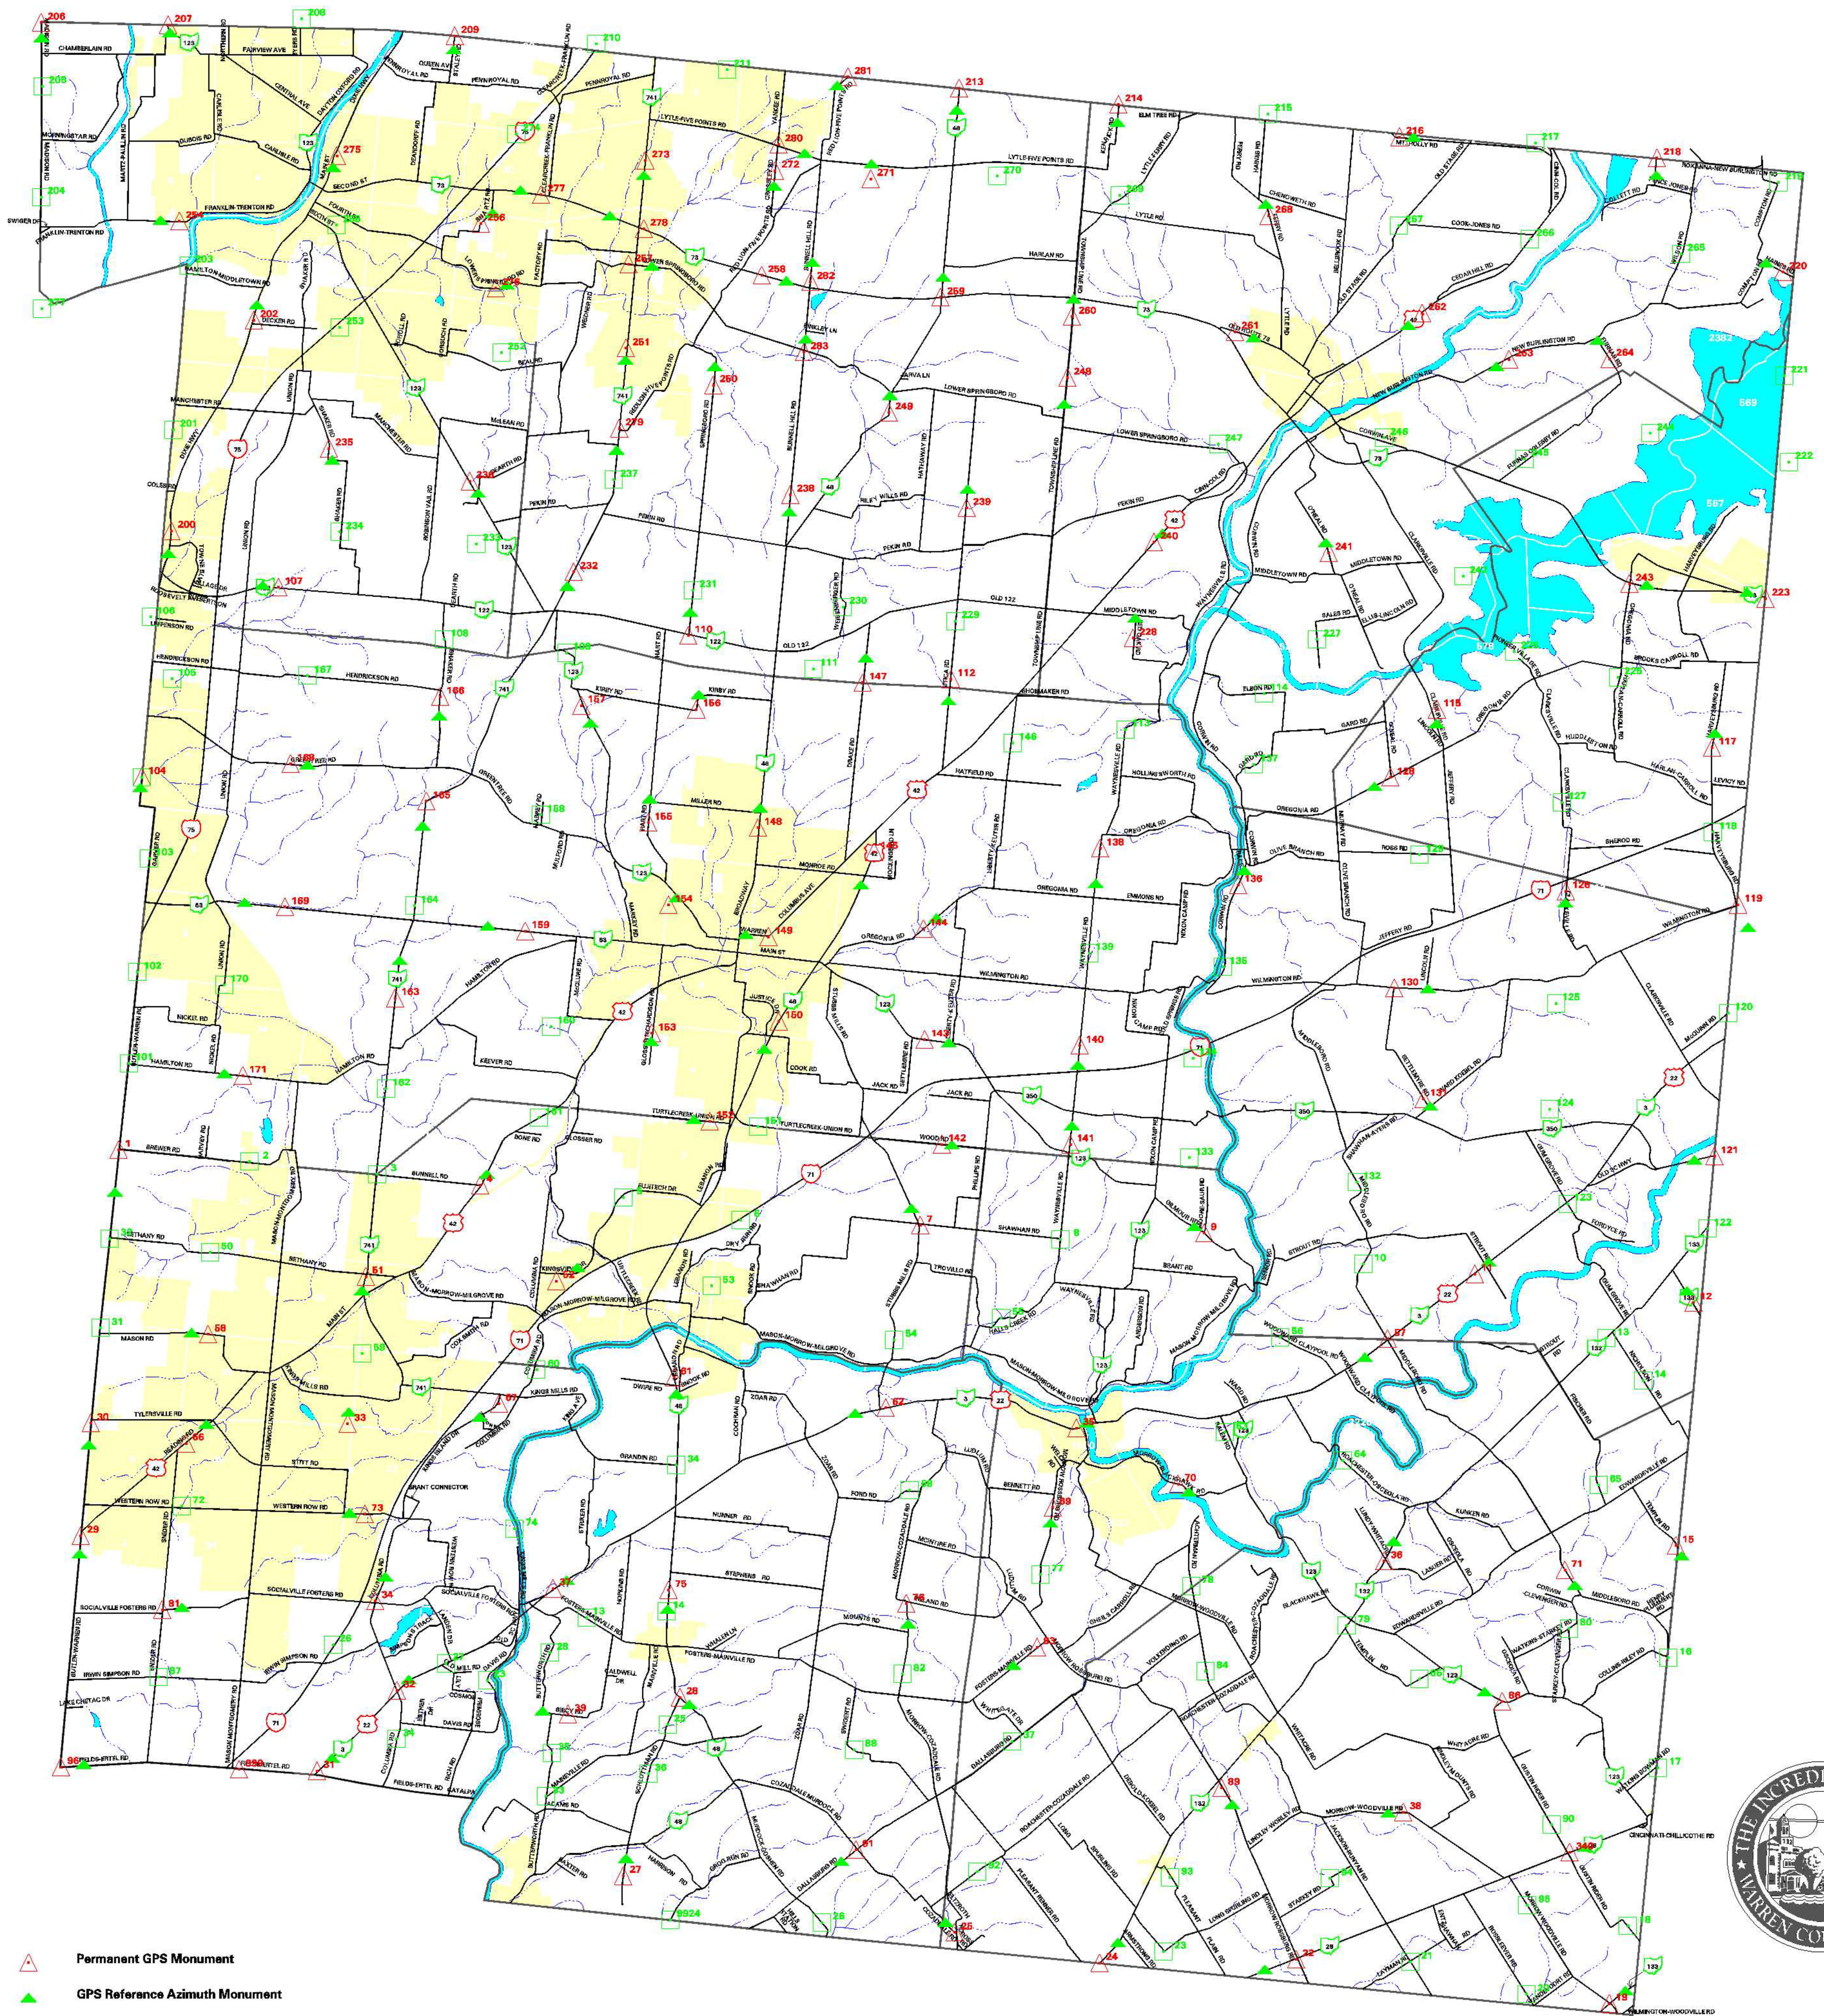

Warren County

Monumented GPS Control Points & GPS Station Pairs

- ▲ Permanent GPS Monument
- ▲ GPS Reference Azimuth Monument
- Photo Control Point