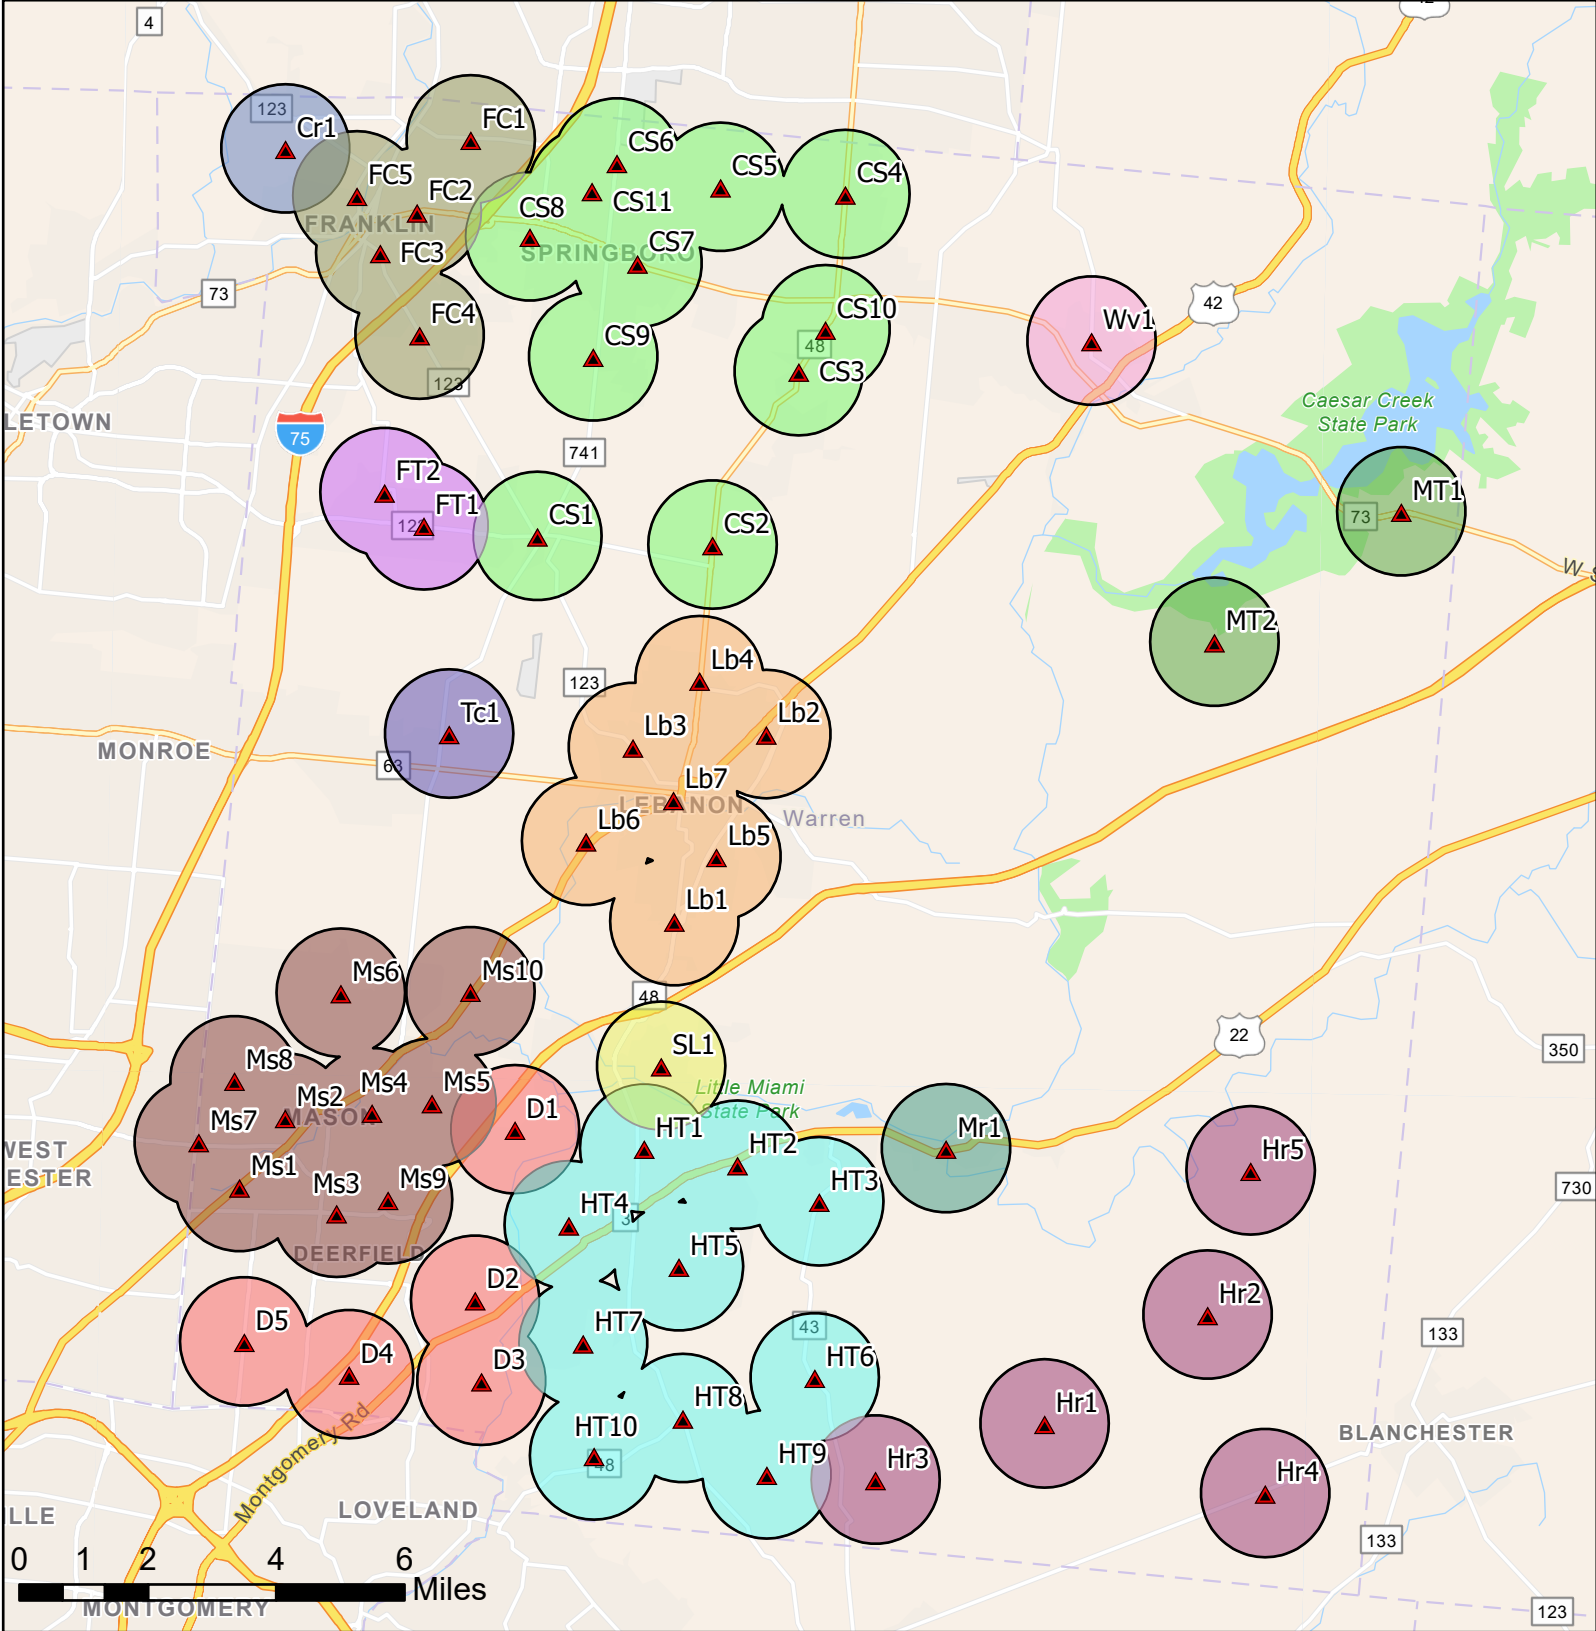

Outdoor Warning Sirens Print

1-Mile Radius

Municipality

- | | | | |
|-----------------------|--------------|---------------|-------------|
| Carlisle | Franklin Twp | Mason | Turtlecreek |
| Clearcreek/Springboro | Hamilton Twp | Massie Twp | Waynesville |
| Deerfield Twp | Harlan Twp | Morrow | |
| Franklin | Lebanon | South Lebanon | |

Date Exported: 08/15/2024 08:11

Service Layer Credits: Esri, TomTom, Garmin, SafeGraph, METI/NASA, USGS, EPA, NPS, USDA, USFWS